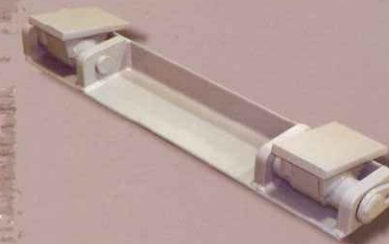

Greaseless Rear Hinge Assembly