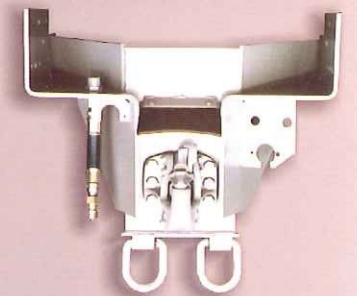

# Columbia Bodies

**Ribsided** Single or Double Wall Horizontal Rib

Lightweight Dump Bodies

**Elliptical** Lightweight Rock Body

**Ribsided** Double Wall Sloped Horizontal Rib

Contractor Dump Bodies

The Original **Concave™** Double wall

# Options & Accessories

Removable Asphalt Apron

Greaseless Rear Hinge Assembly

Air Lift Self-Steer Axle

Custom Paint

In-Cab Controls

Tarp Systems

Waist Locks

Batch Gates

Horizontal Tailgate

Air Hitch

Diamond Plate Overlay