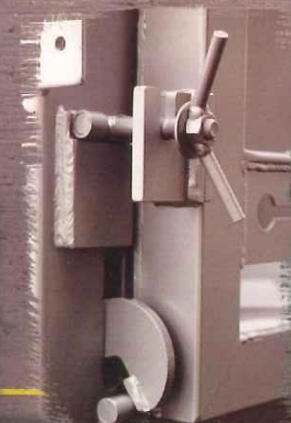

# Columbia Bodies

**Ribsided** Single or Double Wall Horizontal Rib

Lightweight Dump Bodies

**Elliptical** Lightweight Rock Body

**Ribsided** Double Wall Sloped Horizontal Rib

Contractor Dump Bodies

The Original **Concave™** Double wall

# Options & Accessories

Removable Asphalt Apron

Greaseless Rear Hinge Assembly

Air Lift Self-Steer Axle

Custom Paint

In-Cab Controls

Tarp Systems

Waist Locks

Batch Gates

Horizontal Tailgate

Air Hitch

Diamond Plate Overlay