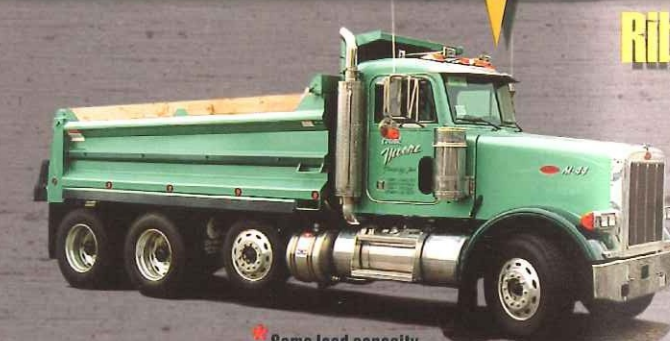

Ribside*

* Same load capacity

Columbia Body Manufacturing Co.
10037 SE Mather Road
Clackamas, Oregon 97015
(503) 656-3775
(503) 656-5064 FAX
www.columbiabody.com

Think Columbia!

1-800-233-7119

Think Columbia!