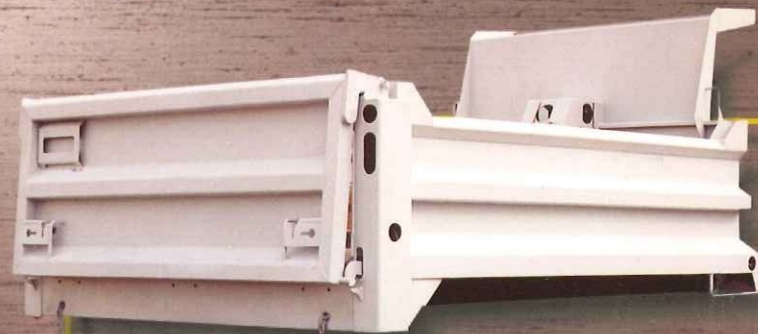

Capacity in Cubic Yards

**Ribside\***

\* Same load capacity

Columbia Body Manufacturing Co.  
10037 SE Mather Road  
Clackamas, Oregon 97015  
(503) 656-3775  
(503) 656-5064 FAX  
www.columbiabody.com

Think Columbia!

# Columbia Bodies

**Ribsided** Single or Double Wall Horizontal Rib

Lightweight Dump Bodies

**Elliptical** Lightweight Rock Body

**Ribsided** Double Wall Sloped Horizontal Rib

Contractor Dump Bodies

The Original **Concave™** Double wall