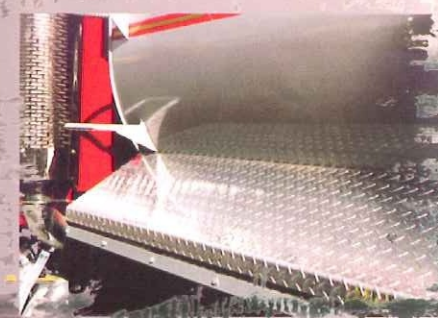

# Columbia Bodies

**Ribsided** Single or Double Wall Horizontal Rib

Lightweight Dump Bodies

**Elliptical** Lightweight Rock Body

**Ribsided** Double Wall Sloped Horizontal Rib

Contractor Dump Bodies

The Original **Concave™** Double wall

# Options & Accessories

Removable Asphalt Apron

Greaseless Rear Hinge Assembly

Air Lift Self-Steer Axle

Custom Paint

In-Cab Controls

Tarp Systems

Waist Locks

Batch Gates

Horizontal Tailgate

Air Hitch

Diamond Plate Overlay