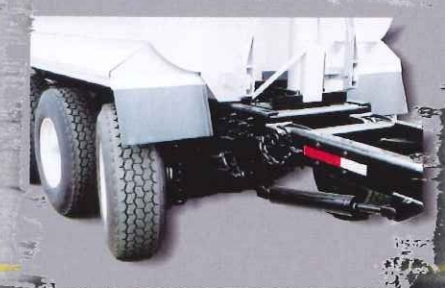

3^{And} 4 AXLE TRAILERS
SINCE 1903

Think Columbia!

1-800-233-7119

Think Columbia!

Columbia Bodies

Ribside Single or Double Wall Horizontal Rib

Lightweight Dump Bodies

Elliptical Lightweight Rock Body

Ribside Double Wall Sloped Horizontal Rib

Contractor Dump Bodies

The Original **Concave™** Double wall

Options & Accessories

High Lift Tailgate

Removable Asphalt Apron

Rock Bodies

Custom Paint

Self Steer Axles

Tarp Systems

High quality parts and construction
make **Columbia** bodies the industry's best.

ABS Brakes

**2 Junction Box
Electrical System**

Greaseless Body Hinges

Poly Bushings

**3 Spring Suspension
with Cast Hangers**