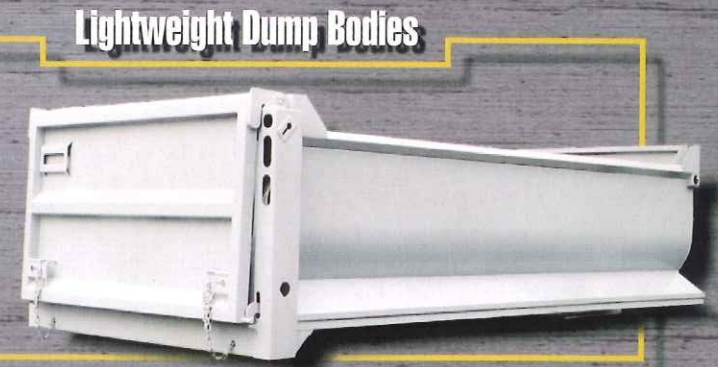

3^{And} 4 AXLE TRAILERS
SINCE 1903

Think Columbia!

1-800-233-7119

Think Columbia!

Columbia Bodies

Ribside Single or Double Wall Horizontal Rib

Lightweight Dump Bodies

Elliptical Lightweight Rock Body

Ribside Double Wall Sloped Horizontal Rib

Contractor Dump Bodies

The Original **Concave™** Double wall

Options & Accessories

High Lift Tailgate

Removable Asphalt Apron

Rock Bodies

Custom Paint

Self Steer Axles

Tarp Systems

High quality parts and construction
make **Columbia** bodies the industry's best.

ABS Brakes

**2 Junction Box
Electrical System**

Greaseless Body Hinges

Poly Bushings

**3 Spring Suspension
with Cast Hangers**