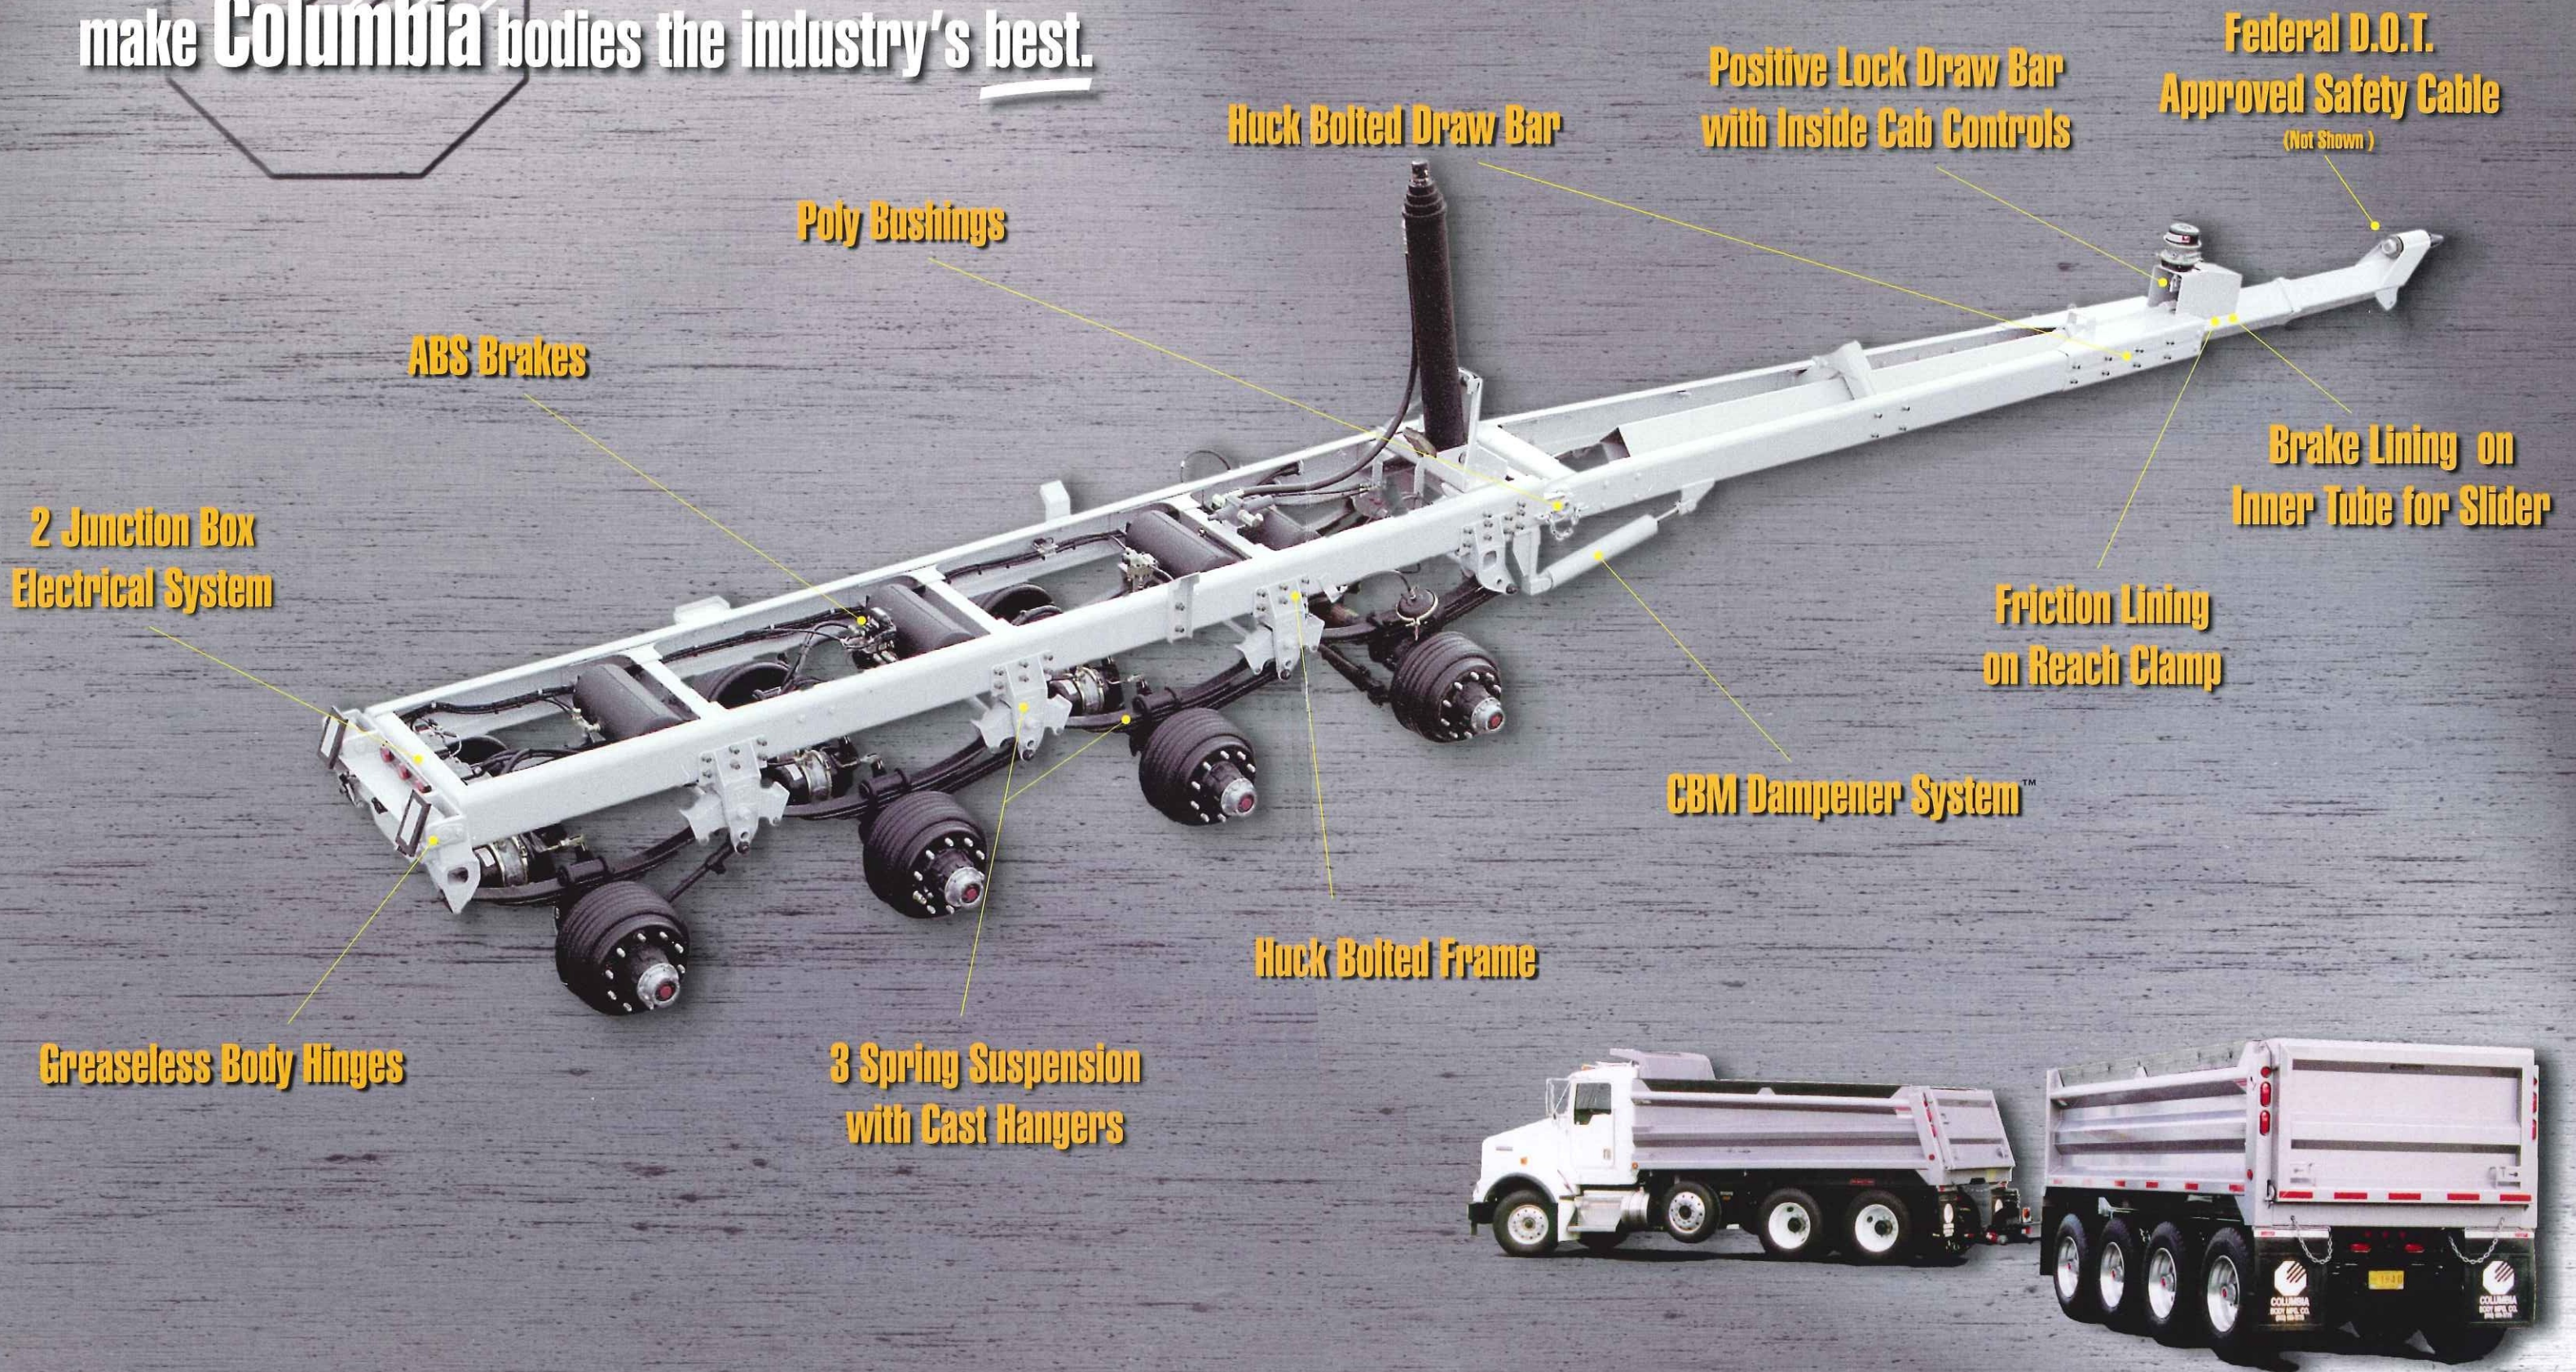

3^{And} 4 AXLE TRAILERS
SINCE 1903

Think Columbia!

1-800-233-7119

Think Columbia!

Columbia Bodies

Ribside Single or Double Wall Horizontal Rib

Lightweight Dump Bodies

Elliptical Lightweight Rock Body

Ribside Double Wall Sloped Horizontal Rib

Contractor Dump Bodies

The Original **Concave™** Double wall

Options & Accessories

High Lift Tailgate

Removable Asphalt Apron

Rock Bodies

Custom Paint

Self Steer Axles

Tarp Systems

High quality parts and construction
make **Columbia** bodies the industry's best.

ABS Brakes

**2 Junction Box
Electrical System**

Greaseless Body Hinges

Poly Bushings

**3 Spring Suspension
with Cast Hangers**

Huck Bolted Draw Bar

Huck Bolted Frame

**Positive Lock Draw Bar
with Inside Cab Controls**

CBM Dampener System™

**Federal D.O.T.
Approved Safety Cable
(Not Shown)**

**Brake Lining on
Inner Tube for Slider**