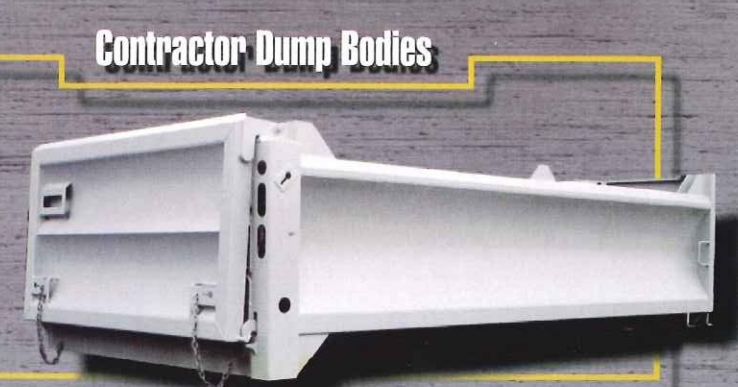

3^{And} 4 AXLE TRAILERS
SINCE 1903

Think Columbia!

1-800-233-7119

Think Columbia!

Columbia Bodies

Ribside Single or Double Wall Horizontal Rib

Lightweight Dump Bodies

Elliptical Lightweight Rock Body

Ribside Double Wall Sloped Horizontal Rib

Contractor Dump Bodies

The Original **Concave™** Double wall

Options & Accessories

High Lift Tailgate

Removable Asphalt Apron

Rock Bodies

Custom Paint

Self Steer Axles

Tarp Systems

High quality parts and construction
make **Columbia** bodies the industry's best.

ABS Brakes

**2 Junction Box
Electrical System**

Greaseless Body Hinges

Poly Bushings

**3 Spring Suspension
with Cast Hangers**